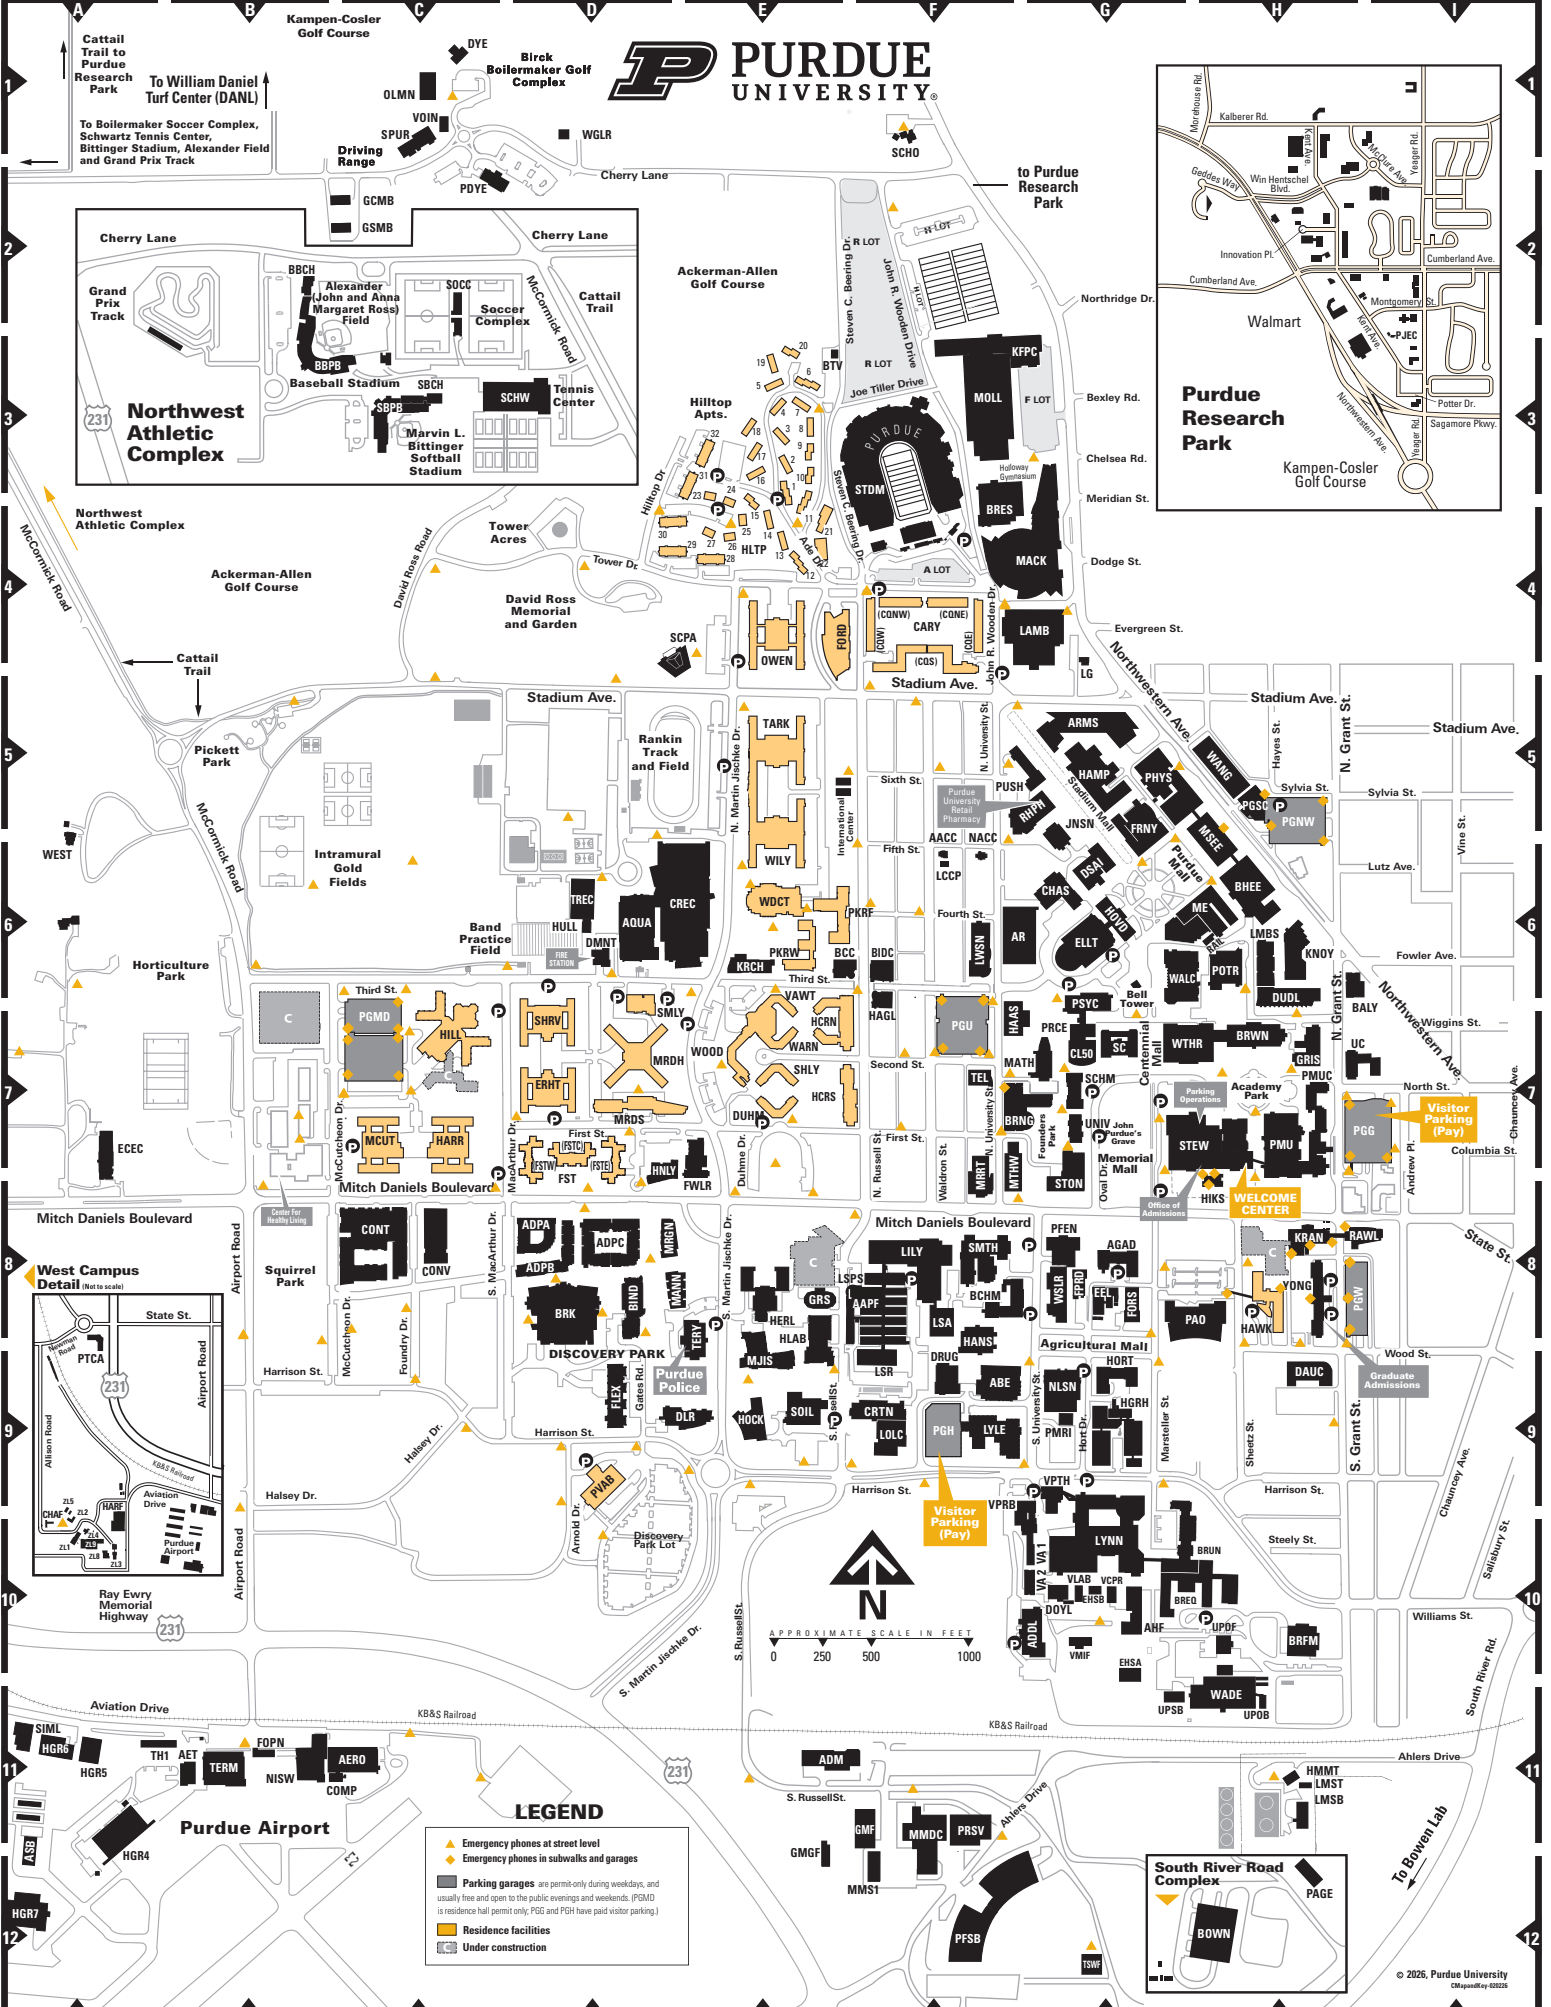

LEGEND

- ▲ Emergency phones at street level
- ▲ Emergency phones in subwalks and garages
- Parking garages are permit-only during weekdays, and usually free and open to the public evenings and weekends. (PGMD is residence hall permit only; PGG and PGH have paid visitor parking.)
- Residence facilities
- Under construction