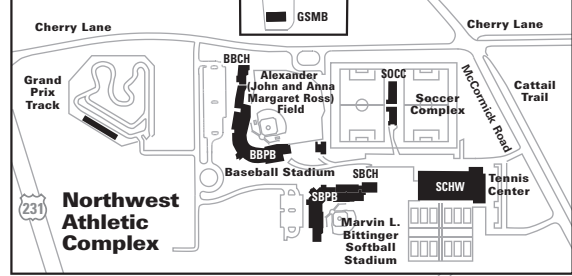

LEGEND

- ▲ Emergency phones at street level
- ▲ Emergency phones in subwalks and garages
- Parking garages are permit-only during weekdays, and usually free and open to the public evenings and weekends. (PGMD is residence hall permit only; PGG and PGH have paid visitor parking.)
- Residence facilities
- Under construction