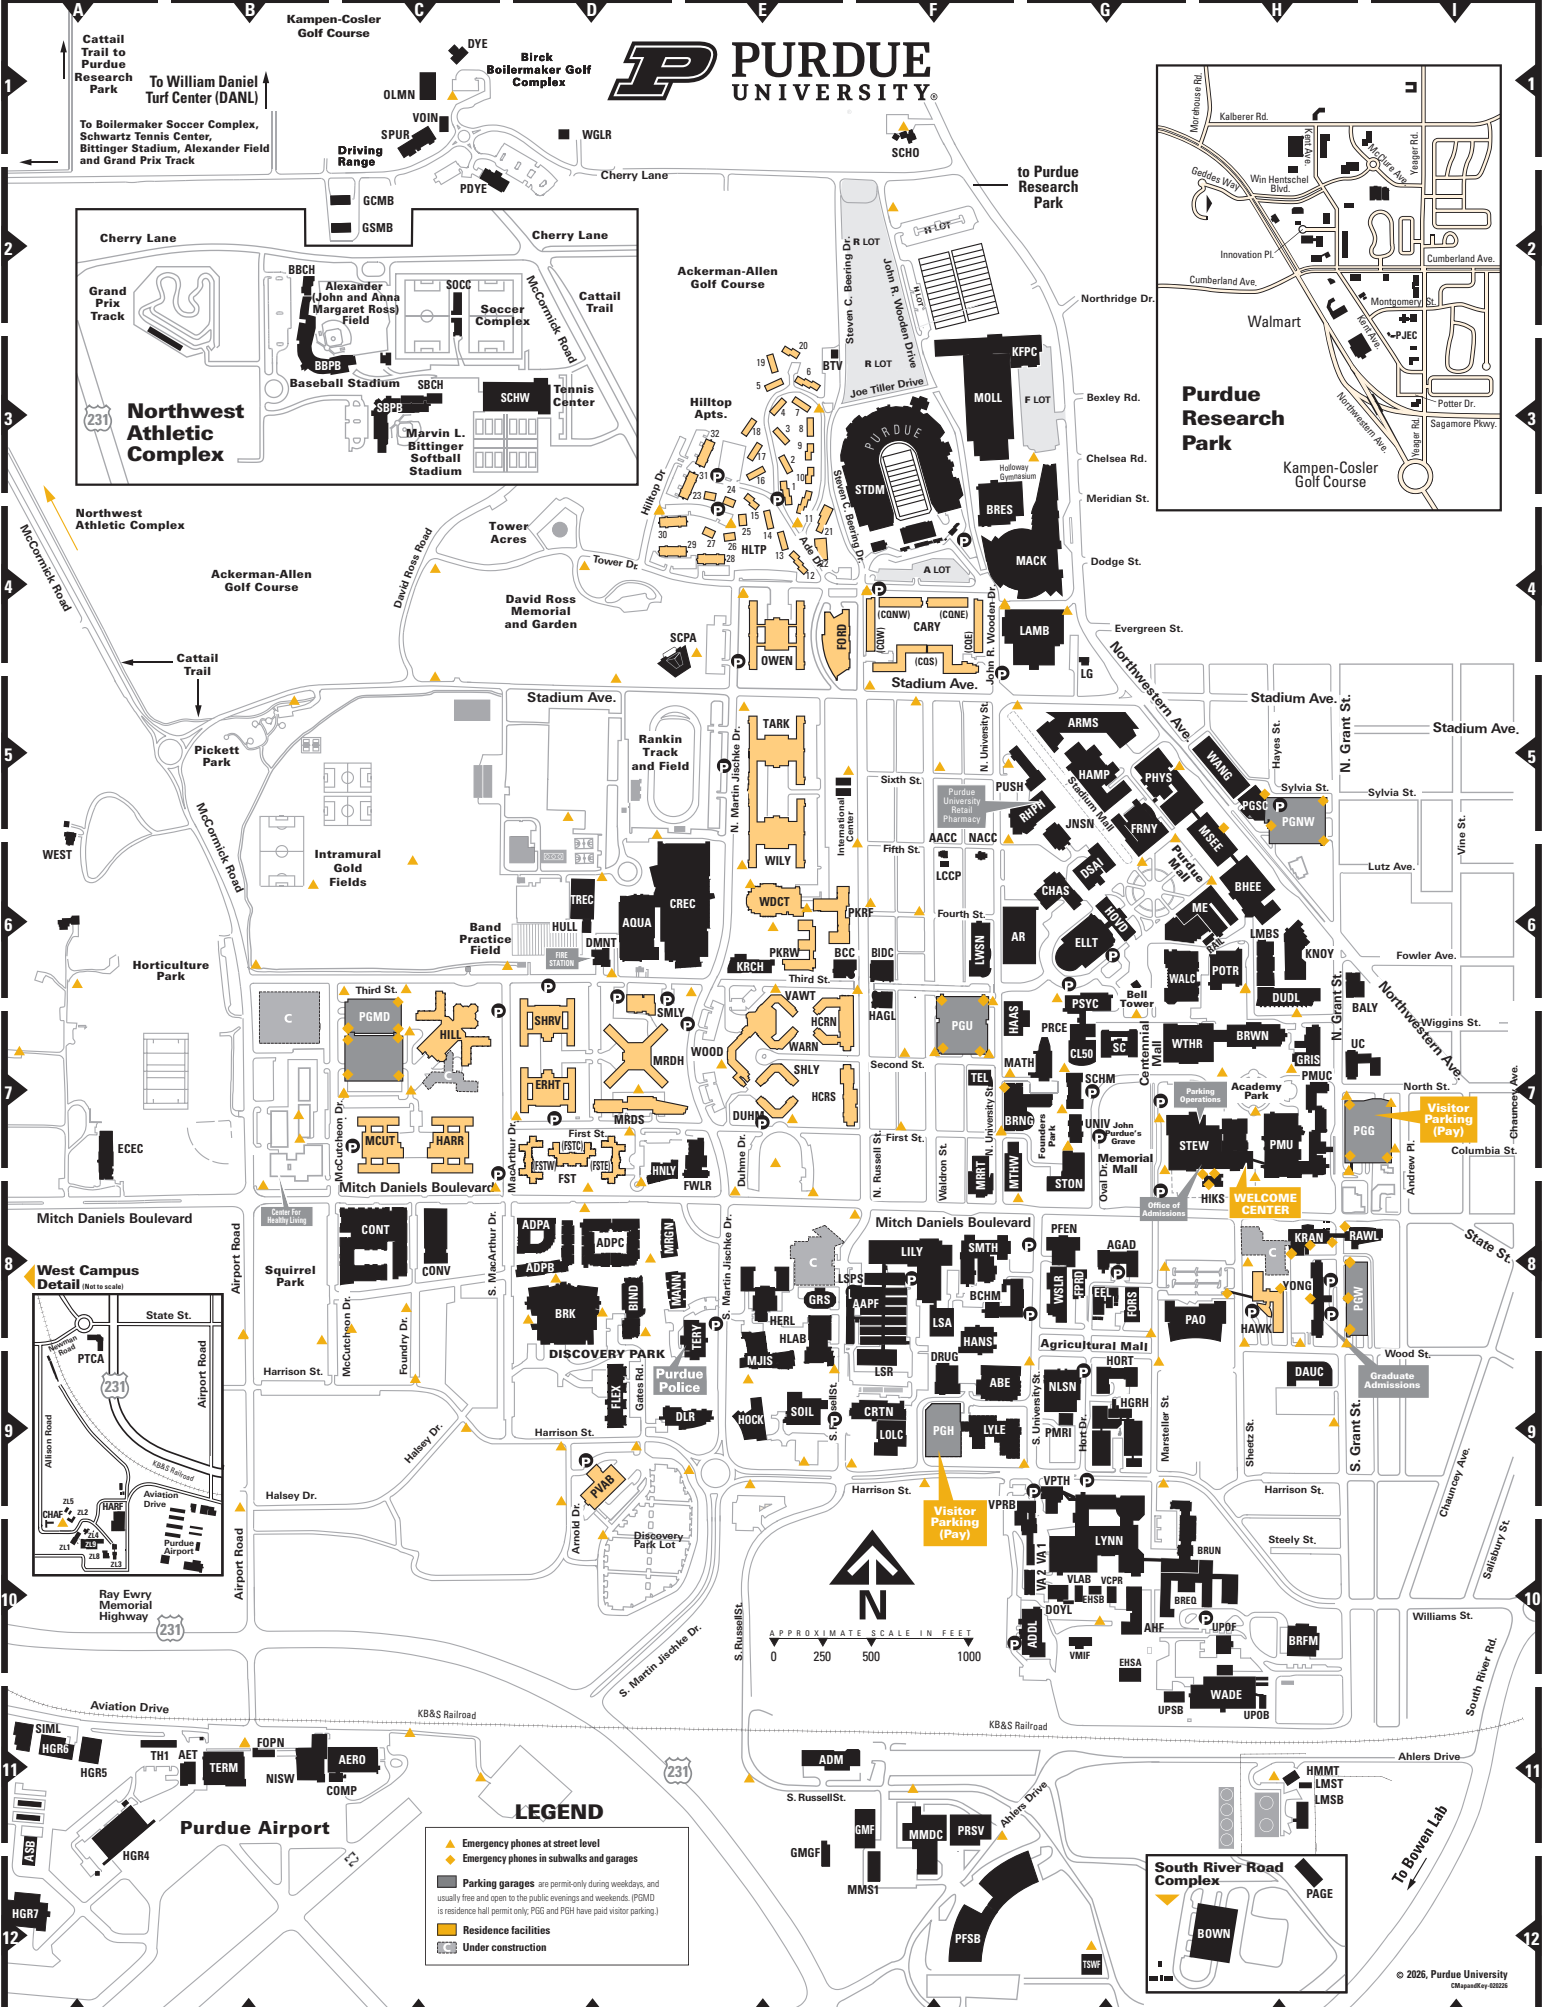

Residence & Dining Facilities

CARY Cary (Franklin Levering) Quadrangle **F4**
*** DUHM** Duhme (Ophelia) Residence Hall **E7**
ERHT Earhart (Amelia) Residence Hall **D7**
FORD Ford (Fred and Mary) Dining Court **E4**
FST First Street Towers **D7**
HARR Harrison (Benjamin) Residence Hall **C7**
HAWK Hawkins (George A.) Hall **H8**
HCRN Honors College and Residences North **E7**
HCRS Honors College and Residences South **E7**
HILL Hillenbrand Residence Hall **C7**
HILTP Hilltop Apartments **E3**
MCUT McCutcheon (John T.) Residence Hall **C7**
MRDH Meredith (Virginia C.) Residence Hall **D7**
MRDS Meredith (Virginia C.) Residence Hall South **D7**
OWEN Owen (Richard) Residence Hall **E4**
PKRF Parker (Frieda) Residence Hall (formerly Griffin Residence Halls) **E6**
PKRW Parker (Winifred) Residence Hall (formerly Griffin Residence Halls) **E6**
PVAB Purdue Village Administration Building **D9**
PVCC Purdue Village Community Center **C8**
PVIL Purdue Village **C, D9, 10**
*** SHLY** Shealy (Frances M.) Residence Hall **E7**
SHRV Shreve (Eleanor B.) Residence Hall **D7**
SMLY Smalley (John C.) Center for Housing and Food Services Administration **D6**
TARK Tarkington (Newton Booth) Residence Hall **E5**
*** VAWT** Vawter (Everett B.) Residence Hall **E6**
*** WARN** Warren (Martha E. and Eugene K.) Residence Hall **E7**
WDCT Wiley Dining Court **E6**
WILY Wiley (Harvey W.) Residence Hall **E6**
*** WOOD** Wood (Elizabeth G. and William R.) Residence Hall **E7**

* Windsor Residence Halls

† Part of Maurice J. Zucrow Laboratories

Northwest Athletic Complex

Cherry Lane

Grand Prix Track

Baseball Stadium

Marvin L. Bittinger Softball Stadium

Soccer Complex

Bexley Rd.

Chelsea Rd.

Meridian St.

Dodge St.

Evergreen St.

Northwestern Ave.

Stadium Ave.

Stadium Ave. St.

State St.

Wood St.

Chamney Ave.

Savinary St.

Williams St.

Ahlers Drive

To Bowen Lab

West Campus Detail